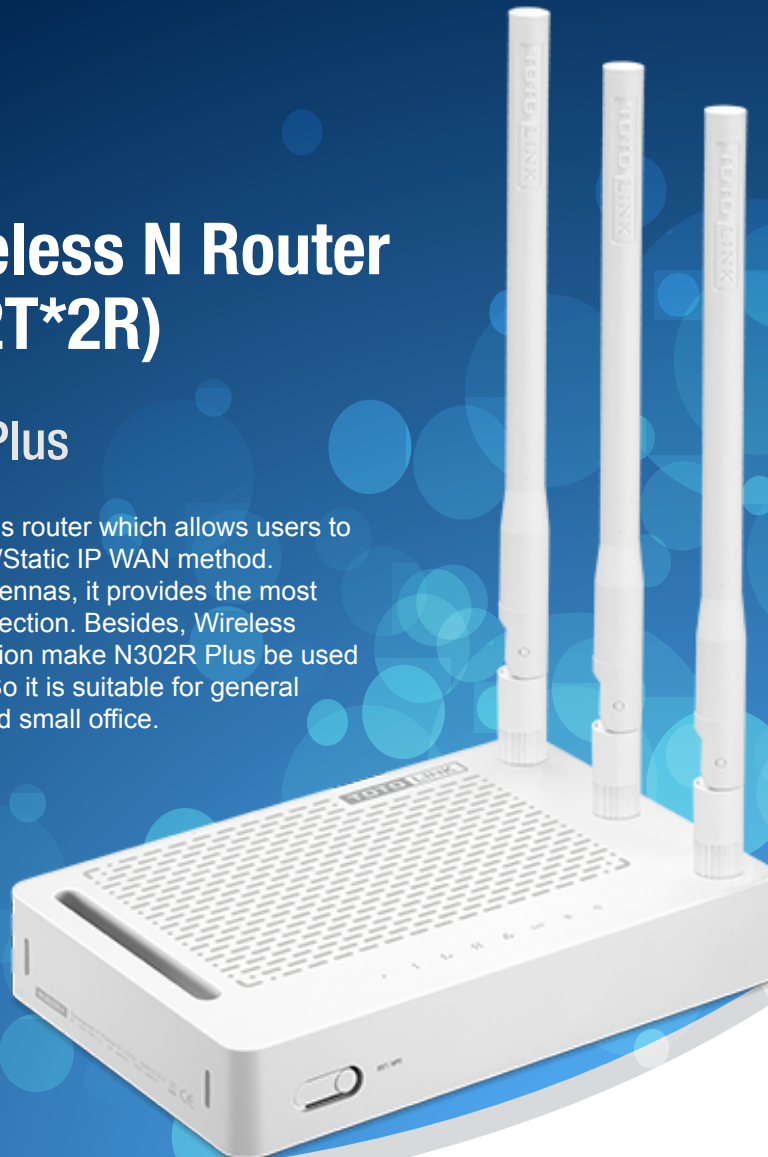

# 300Mbps Wireless N Router 802.11n/g/b(2T\*2R)

## Model No. N302R Plus

N302R Plus is a 300Mbps wireless router which allows users to access Internet by DHCP/PPPoE/Static IP WAN method. Equipped with three high gain antennas, it provides the most stable and high speed Wi-Fi connection. Besides, Wireless Multibridge and VPN Server function make N302R Plus be used as a Repeater or a VPN Server. So it is suitable for general home use especially VPN required small office.